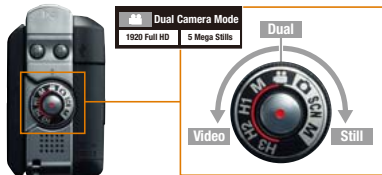

Unified Control Dial

This unified dial allows instantaneous access to various camera, video and special effects shooting functions.