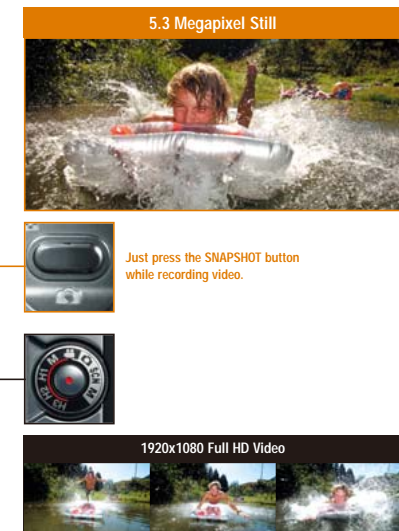

Dual Mode: 5.3 Megapixel Stills While Recording Full HD Video

Everio X also allows shooting of 1920x1080/60i Full HD video and 5.3 Megapixel stills at the same time — a unique advantage of this all-in-one camera. This way, you won't have to exit the Video mode each time you want to take a still image, thereby minimizing the chances of a missed shot.