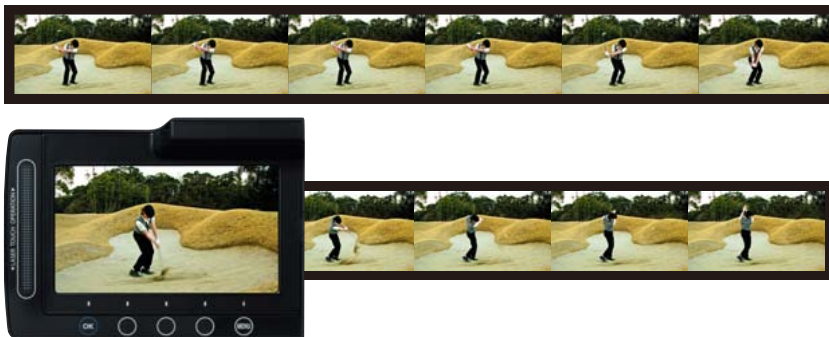

High Speed: Continuous Still Shots and Ultra-Slow Motion Video

Once-in-a-lifetime moments are happening all the time, and Everio X offers the high-speed recording capabilities to maximize your chances of capturing them. Shoot rapid-fire stills the way professional photographers do. And shoot ultra-slow motion to take a closer look at what can happen in the wink of an eye.

60fps / 5.3 Megapixel Motor Drive Shooting (up to 11 images)

Everio X offers high-speed shooting, similar to the motor drive function found in some mechanical still cameras. Up to eleven 5.3 Megapixel stills can be shot at 60 frames per second (fps). A great way to capture fast-paced action in high quality digital still images.

5 Mega Continuous Stills

Speed Mode	Shooting Speed	Maximum Limit
High Speed	60fps	11 images
Medium Speed	10fps	11 images
Low Speed	1fps	No limit