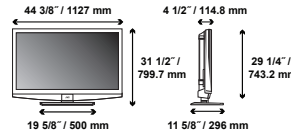

JVC

The Perfect Experience

Consumer Display Products

Effective April 1, 2009

LT-46P300

TeleDock
for iPod

46" (45.9" diagonal) 1080p LCD w/TeleDock for iPod

- ✓ Built-in ATSC and Digital Cable QAM Tuners
- ✓ TeleDock iPod Dock
- ✓ 20,000:1 Dynamic Contrast Ratio
- ✓ 8msec Response ✓ 178° Viewing Angle
- ✓ Universal Remote for iPod and 5 other devices
- ✓ USB JPG Photo Viewer
- ✓ Exclusive JVC Picture and Sound Feature Packages

INPUTS/OUTPUTS

- ✓ 3 HDMI v1.3 w/CEC
- ✓ 2 Component Inputs
- ✓ 1 PC Input (15 Pin D-Sub)
- ✓ 1 S-Video & 2 AV Inputs
- ✓ 1 Optical Digital Audio Out
- ✓ 1 Fixed Audio Out