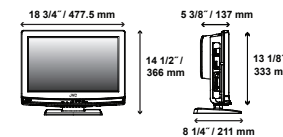

INPUTS/OUTPUTS

- ✓ 2 HDMI w/CEC
- ✓ 1 Component Input
- ✓ 1 PC Input (15 Pin D-Sub)
- ✓ 1 S-Video & 1 AV Input
- ✓ 1 Optical Digital Audio Out
- ✓ 1 Headphone Jack

LT-19A200

19" (18.5" diagonal) High Definition LCD