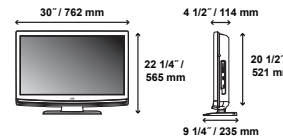

INPUTS/OUTPUTS

- ✓ 3 HDMI w/CEC
- ✓ 1 Component Input
- ✓ 1 S-Video Input
- ✓ 1 AV Input
- ✓ 1 Optical Digital Audio Out