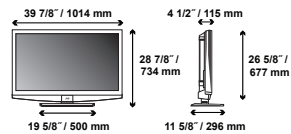

INPUTS/OUTPUTS

- ✓ 3 HDMI v1.3 w/CEC
- ✓ 2 Component Inputs
- ✓ 1 PC Input (15 Pin D-Sub)
- ✓ 1 S-Video & 2 AV Inputs
- ✓ 1 Optical Digital Audio Out
- ✓ 1 Fixed Audio Out