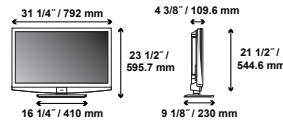

LT-32J300

32" (31.5" diagonal) 1080p LCD

- ✓ Built-in ATSC and Digital Cable QAM Tuners
- ✓ 3,700:1 Dynamic Contrast Ratio
- ✓ 6msec Response ✓ 178° Viewing Angle
- ✓ Remote with Direct Video Input Buttons
- ✓ USB JPG Photo Viewer
- ✓ Exclusive JVC Picture and Sound Feature Packages

INPUTS/OUTPUTS

- ✓ 3 HDMI v1.3 w/CEC
- ✓ 2 Component Inputs
- ✓ 1 PC Input (15 Pin D-Sub)
- ✓ 1 S-Video & 2 AV Inputs
- ✓ 1 Optical Digital Audio Out
- ✓ 1 Fixed Audio Out