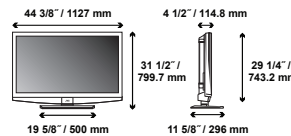

INPUTS/OUTPUTS

- ✓ 3 HDMI v1.3 w/CEC
- ✓ 2 Component Inputs
- ✓ 1 PC Input (15 Pin D-Sub)
- ✓ 1 S-Video & 2 AV Inputs
- ✓ 1 Optical Digital Audio Out
- ✓ 1 Fixed Audio Out