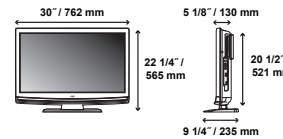

LT-32A200

32" (31.5" diagonal) High Definition LCD

- ✓ Built-in ATSC and Digital Cable QAM Tuners
- ✓ 10,000:1 Dynamic Contrast Ratio
- ✓ 5msec Response ✓ 176° Viewing Angle
- ✓ Exclusive JVC Picture Features w/Natural Cinema, 3D Comb Filter and Dynamic Gamma
- ✓ Sound Feature Package w/5 Band Equalizer