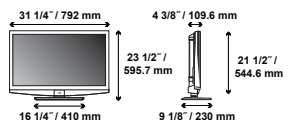

INPUTS/OUTPUTS

- ✓ 3 HDMI v1.3 w/CEC
- ✓ 2 Component Inputs
- ✓ 1 PC Input (15 Pin D-Sub)
- ✓ 1 S-Video & 2 AV Inputs
- ✓ 1 Optical Digital Audio Out
- ✓ 1 Fixed Audio Out