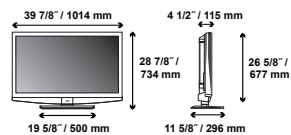

INPUTS/OUTPUTS

- ✓ 3 HDMI v1.3 w/CEC
- ✓ 2 Component Inputs
- ✓ 1 PC Input (15 Pin D-Sub)
- ✓ 1 S-Video & 2 AV Inputs
- ✓ 1 Optical Digital Audio Out
- ✓ 1 Fixed Audio Out