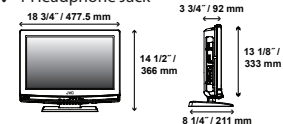

INPUTS/OUTPUTS

- ✓ 2 HDMI w/CEC
- ✓ 1 Component Input
- ✓ 1 PC Input (15 Pin D-Sub)
- ✓ 1 S-Video & 1 AV Input
- ✓ 1 Optical Digital Audio Out
- ✓ 1 Headphone Jack