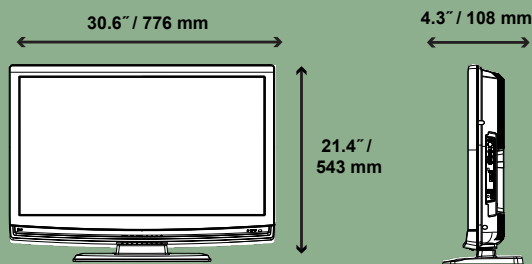

RM-C2150

PRODUCT DIMENSIONS

NOTES

- Specifications are subject to change without notice.
- Dolby and the double-D symbol are registered trademarks of Dolby Laboratories.
- HDMI is a trademark of HDMI Licensing L.L.C.
- All images on this sheet are simulated to show effect.
- This LCD accepts 480i, 480p, 720p, and 1080i and displays at 720p.
- This model is VESA compliant for easy wall mounting (100 x 200).