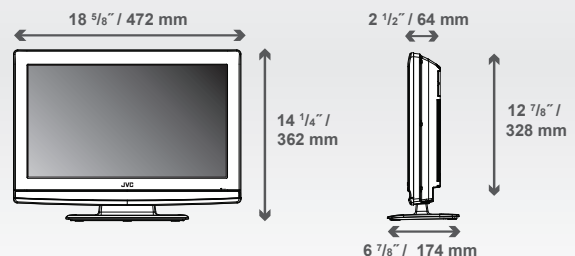

Notes:

Details, Weights & Measurements

- :: Side Loading DVD Slot
- :: 1 HDMI Input
- :: PC Input (D-Sub 15-pin)
- :: 1 Component & 1 S-Video Input
- :: 1 Composite Input
- :: 1 Headphone Jack