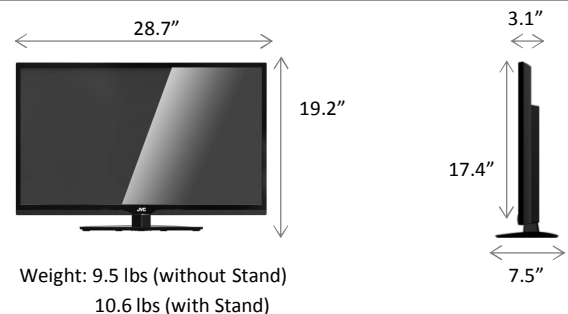

32" Class D-LED HDTV

Key Features:

- Thin Bezel Design (0.53")
- HD 720p Resolution
- D-LED Backlit
- 6M:1 Contrast Ratio
- CrystalColor™ Enhancement
- Dolby Digital Decode
- 20W (10W X 2) Speakers Power Output
- USB Picture Viewer
- Support HDMI-CEC & HDMI-ARC
- Audio Only Mode
- Auto Power Off (DPMS)
- Energy Star Certified

Input/Output & Measurements

- 2 HDMI Inputs
- 1 Component/Composite Input
- 1 Music Port (shared with Component Audio In)
- 1 USB Port
- 1 RF Antenna Input
- 1 Optical Digital Audio Output

EM32T

Emerald Series D-LED HDTV