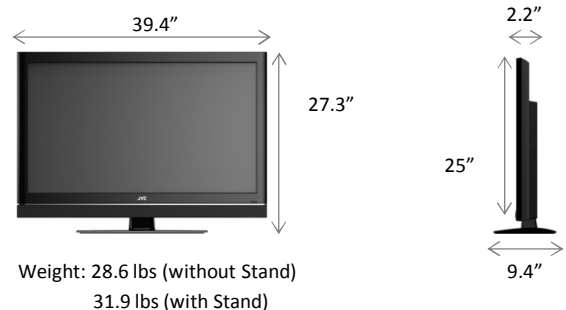

JLE42BC3500
BlackCrystal™ E-LED 3500 HDTV

www.jvc.com

42" Class
Full HD 1080p 120Hz
LED-LCD HDTV

Key Features:

- Full HD 1080p Resolution
- Edge LED Backlit, Ultra thin design
- 2M:1 Contrast Ratio
- 120Hz CrystalMotion™
- CrystalColor™ Enhancement
- XinemaSound™ 3D acoustic and post processing system
- Dolby Digital 5.1 decode
- USB picture viewer
- Ambient Light Sensor
- Audio Only Mode
- Auto Power Off (DPMS)
- HDMI-CEC, HDMI-ARC

Input/Output & Measurements

- 2 HDMI Inputs
- 1 Component/Composite Input
- 1 PC Input (VGA) Inputs
- 1 Music Port/PC Audio Input
- 1 USB Port
- 1 RF Antenna Input
- 1 Optical Digital Audio Output
- 1 Stereo Audio Output