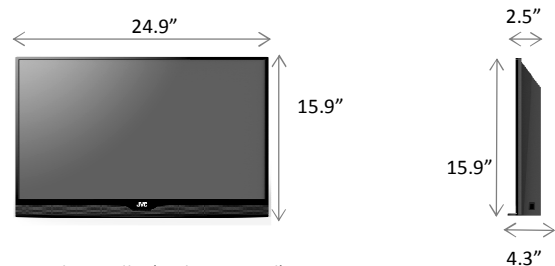

28" Class LED HDTV

Key Features:

- Thin Bezel Design (9.9mm Side/Top)
- HD 720p Resolution
- D-LED Backlit
- 6M:1 Dynamic Contrast Ratio
- CrystalColor™ Enhancement
- Dolby Digital Decode
- 10W (5W X 2) Front Firing Speakers
- USB Picture Viewer
- Support HDMI-CEC & HDMI-ARC
- Auto Power Off (DPMS)
- Energy Star Certified

Input/Output & Measurements

- 1 HDMI Inputs
- 1 Component/Composite Input
- 1 PC Input (VGA)
- 1 USB Port
- 1 RF Antenna Input
- 1 Optical Digital Audio Output

Weight: 6.6 lbs (without Stand)
6.8 lbs (with Stand)

EM28T

Emerald Series LED HDTV

www.jvc.com

Model Name		EM28T
Display Specification		
Size Class (Diagonal)		28" (27.5" diagonal)
Resolution/Aspect		1366 x 768 / 16:9
Backlit		Direct LED
Frame Rate		60Hz
Contrast Ratio		6M:1
Viewing Angle		178/178 degree
Picture Quality		
Motion Adaptive De-interlacer		Yes
Independent Gain & Offset, Color Temperature adjustment		Yes
Color Enhancement		Yes, CrystalColor™
Noise Reduction		Yes
TV Features		
Built-in NTSC/ ATSC/ Clear QAM tuner		Yes
Close Caption		Yes
Parental Control		V-Chip 2.0
Picture Modes		6 picture mode, plus multiple customizable modes
Audio		
Audio Technology		Dolby Digital Decode
MTS Decode		Mono/Stereo/SAP
Graphic Equalizer		Yes
Speaker Output Power		10W(5Wx2) front firing
Convenience Features		
Interactive Setup Guide		Yes
Input Port Naming		All inputs
Audio Only Mode		Yes
HDMI-ARC		Yes, HDMI 1
HDMI-CEC		Yes
USB Multimedia		Pictures
Energy Saving Features		
Auto Power Off (DPMS)		All inputs
Energy Star		Yes
Inputs/Outputs		
Input	Antenna in	1
	HDMI	1
	Component & Composite (shared)	1
	USB	1
	PC input (VGA)	1
Output	Optical Digital Audio Out	1
Mechanical		
Wall Mount Pattern		VESA (100 x 100mm)
Bezel Width		9.9mm
UPC Code		816992010480