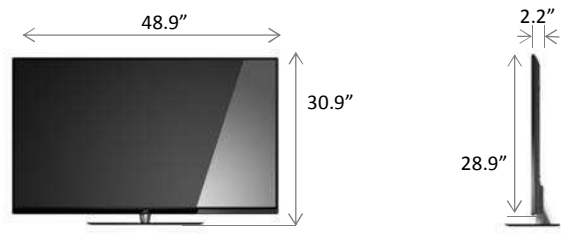

Input/Output & Measurements

- 4 HDMI inputs (side)
- 1 Antenna input
- 1 Component and Composite input
- 1 VGA/RGB PC input
- 1 Music Port (3.5mm)
- 2 USB inputs
- 1 Digital Audio Optical output
- 1 Stereo Audio output

BlackSapphire™ 4000 series HDTV

www.jvc.com

Model Name	JLE55SP4000	
Display Specification		
Size Class (Diagonal)	55" (54.6" diagonal)	
Resolution/Aspect	1920 x 1080 / 16:9	
Backlit	Edge LED	
Frame Rate	120Hz CrystalMotion™	
Contrast Ratio	20M:1 (Dynamic)	
3D		
3D Capability	Built-in, XinemaView 3D™	
3D Type	FPR 3D	
3D Glasses	4 pairs of battery free 3D glasses	
Internet		
Internet Capability	Yes, I.C.E.™ platform	
Wireless Connectivity	Built-in, WiFi 802.11n Single Band	
Preloaded Internet Apps	ICE apps™: Netflix, Vudu, YouTube, Pandora,	
TV Features		
Color Enhancement	Yes, CrystalColor™	
Built-in NTSC/ ATSC/ Clear QAM tuner	Yes	
Close Caption	Yes	
Parental Control	Yes, V-Chip 2.0	
Picture Modes	Yes, Preset and Customizable	
Audio		
Audio Technology	Dolby Digital 5.1 decode, XinemaSound™ 3D	
Graphic Equalizer	Yes	
Speaker Output Power	30W (15Wx2)	
Convenience Features		
Ambient Sensor	Yes	
Interactive Setup Guide	Yes	
Input Port Naming	Yes	
Audio Only Mode	Yes	
Gaming Mode	Yes	
HDMI-ARC	Yes, HDMI - 1	
HDMI-CEC	Yes	
USB Multimedia	Picture, Music, Video	
Remote	IR, with QWERTY Keypad	
Energy Saving Features		
Auto Power Off (DPMS)	Yes	
Energy Star Certified	Yes	
Input / Output		
Input	Antenna in	1
	HDMI	4 (side)
	Component & Composite (RCA)	1
	VGA/RGB	1
	Music port	1 (shared with PC Audio)
	USB	2 (side)
Output	Optical Digital Audio Out	1
	Stereo Audio Out	1
Mechanical		
Wall Mount Pattern	VESA (400x400mm)	
Without Stand (approx.)	48.9" x 28.9" x 2.2", 47.3 lbs	
With Stand (approx.)	48.9" x 30.9" x 10.6", 53.9 lbs	
UPC Code	816992010398	