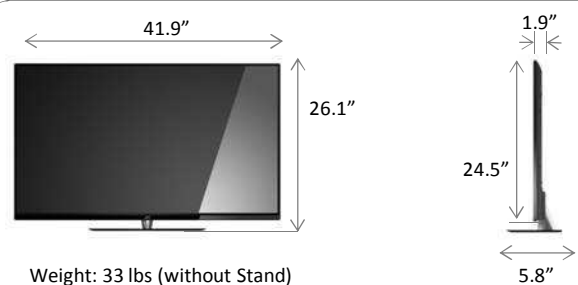

47" Class
3D | Smart | 120Hz
E-LED HDTV

Key Features:

- Razor-Edge & ultra slim design
- Edge LED backlit & Full HD 1080p
- 120Hz CrystalMotion™
- CrystalColor™ Enhancement
- XinemaView 3D™ with 4 pairs battery free 3D glasses
- Internet Connected Experience (I.C.E.™) with preloaded and downloadable ICE apps™
- WiFi 802.11n built-in
- XinemaSound™ 3D acoustic and post processing technologies
- Adaptive backlight and 20M:1 dynamic contrast ratio
- USB ports support pictures, music and video playback
- Remote with QWERTY keypad

Input/Output & Measurements

- 3 HDMI Inputs
- 1 Antenna Input
- 1 Component And Composite Input
- 1 Music Port (shared with component audio in)
- 1 USB Input
- 1 Digital Audio Optical Output
- 1 Stereo Audio Output