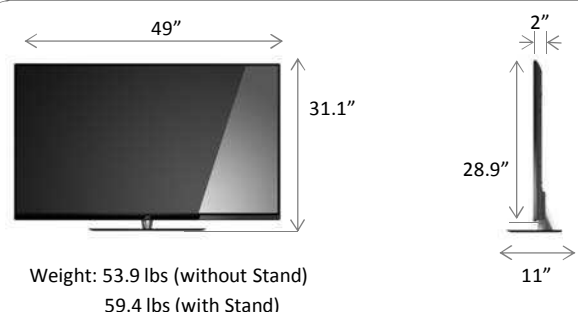

BLACKSapphire

SP55M-C
BlackSapphire™ series HDTV

www.jvc.com

Model Name	SP50M-C	SP55M-C	
Display Specification			
Size Class (Diagonal)	50" (50.5" diagonal)	55" (54.6" diagonal)	
Resolution/Aspect	1920 x 1080 / 16:9	1920 x 1080 / 16:9	
Backlit	Edge LED	Edge LED	
Frame Rate	120Hz CrystalMotion™	120Hz CrystalMotion™	
Contrast Ratio	20M:1 (Dynamic)	20M:1 (Dynamic)	
Viewing Angle	178/178	178/178	
Display Color	16.7M	1.06B	
Internet			
Internet Capability	Yes, I.C.E.™ platform	Yes, I.C.E.™ platform	
Wired Connectivity	Ethernet 10/100 Base-TX port	Ethernet 10/100 Base-TX port	
Wireless Connectivity	Built-in, WiFi 802.11n single band	Built-in, WiFi 802.11n single band	
Preloaded Internet Apps	Netflix, Vudu, Pandora	Netflix, Vudu, Pandora	
TV Features			
Color Enhancement	Yes, CrystalColor™	Yes, CrystalColor™	
Built-in NTSC/ ATSC/ Clear QAM tuner	Yes	Yes	
Close Caption	Yes	Yes	
Parental Control	Yes, V-Chip 2.0	Yes, V-Chip 2.0	
Local Dimming	Yes	Yes	
Audio			
Audio Technology	XinemaSound™ 3D Dolby Digital Decode	XinemaSound™ 3D Dolby Digital Decode	
MTS Decode	Yes	Yes	
Graphic Equalizer	Yes	Yes	
Speaker Output Power	20W (10Wx2)	30W (15Wx2)	
Convenience Features			
Interactive Setup Guide	Yes	Yes	
Input Port Naming	Yes	Yes	
Audio Only Mode	Yes	Yes	
HDMI-ARC	Yes, HDMI – 1	Yes, HDMI - 1	
HDMI-CEC	Yes	Yes	
USB Multimedia	Picture, Music, Video	Picture, Music, Video	
Remote	IR with QWERTY Keypad	IR with QWERTY Keypad	
Energy Saving Features			
Auto Power Off (DPMS)	Yes	Yes	
Energy Star	Yes	Yes	
Input / Output			
Input	Antenna in	1	1
	HDMI	3	3
	Component / Composite (RCA)	1 (shared)	1 (shared)
	Music port	1 (shared with Component Audio In)	1 (shared with Component Audio In)
	USB	1	1
Output	Optical Digital Audio Out	1	1
	Stereo Audio Out	1 (headphone)	1 (headphone)
Mechanical			
Wall Mount Pattern	VESA (400x400mm), M8 screws	VESA (400x400mm), M8 screws	
UPC Code	816992010305	816992010312	